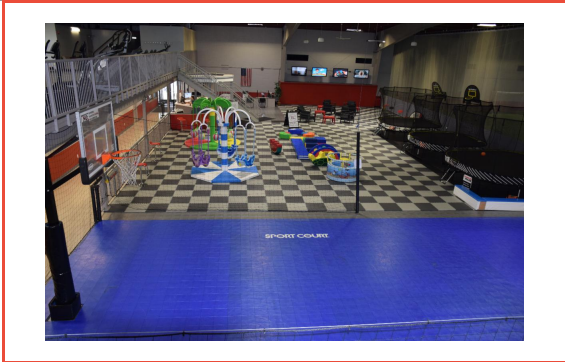

Adult Soccer

Youth Soccer

T&C Party Packages Coming Soon!!!

Town & Country will begin to offer party packages in the near future. These packages will include our kids play area, pool access, and a private party room. We are in the process of updating our website. In the interim, please contact Ryan@tcsportshealth.com for more information.

Kings Hammer to offer "Little Lions"

Are you interested in introducing your 3-7 year old to the game of soccer?

Town & County is host to the newest Kings Hammer program - *Little Lions*. This program is geared towards new and beginner players, and set to begin on Thursday, September 10th. It will be held indoors on our new Turf Futsal field! To learn more, [click here](#) to be redirected to Kings Hammer website. You can also see a short video to meet Michelle - Kings Hammer Director of the Little Lions Program. [Click here to see the video!](#) Town & County looks forward to seeing you soon!

LITTLE LIONS

Boys & Girls Ages 3-7
September 10th- October 29th
Thursdays 10-10:30am
Town & Country Sports Complex
Wilder, KY

For more information & to register visit: www.kingshammer.com

Interested in being a member at
Town & Country?
Check out our current Member opportunities.
Click Below to learn more!

			
Red LEVEL \$29	Black LEVEL \$24		Grey LEVEL \$20
			
			

Red Level: \$29. Icon: Dumbbell.

Black Level: \$24. Icon: Heart with bicycle and pulse line.

Grey Level: \$20. Icon: Swimming pool with waves and a person.